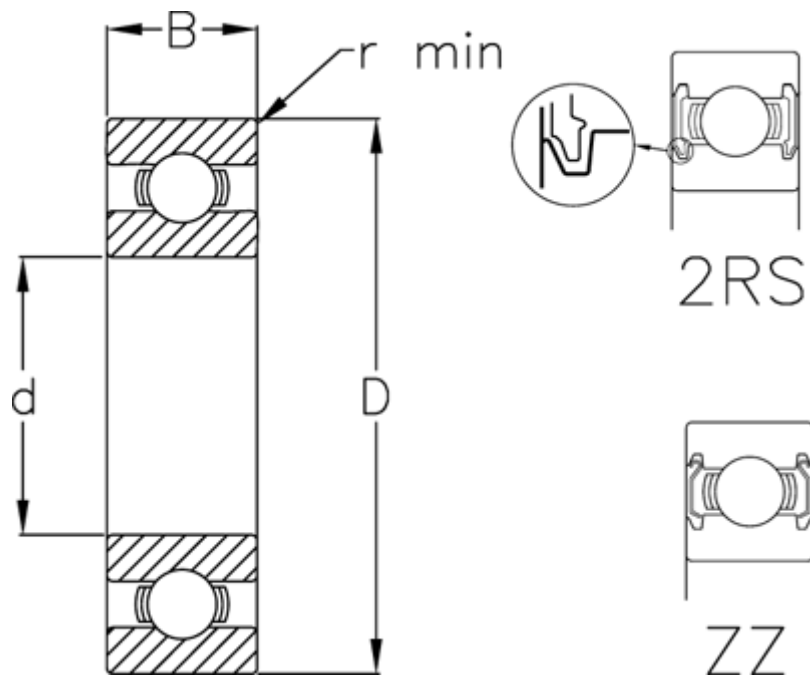

# Data Sheet

Article number: 5480025015079

Description: Single row ball bearing 6205 2RS USDA H1  
d=25 D=52 B=15 stainless/spez. grease

## Measures

B	= 15	Weight (kg) = 0.128
d	= 25	
D	= 52	
Dynamic load C (kN)	= 14	
Max rpm greased	= 13000	
Max rpm oil lubricated	= 15000	
r min	= 1	
Static load C0 (kN)	= 7.85	